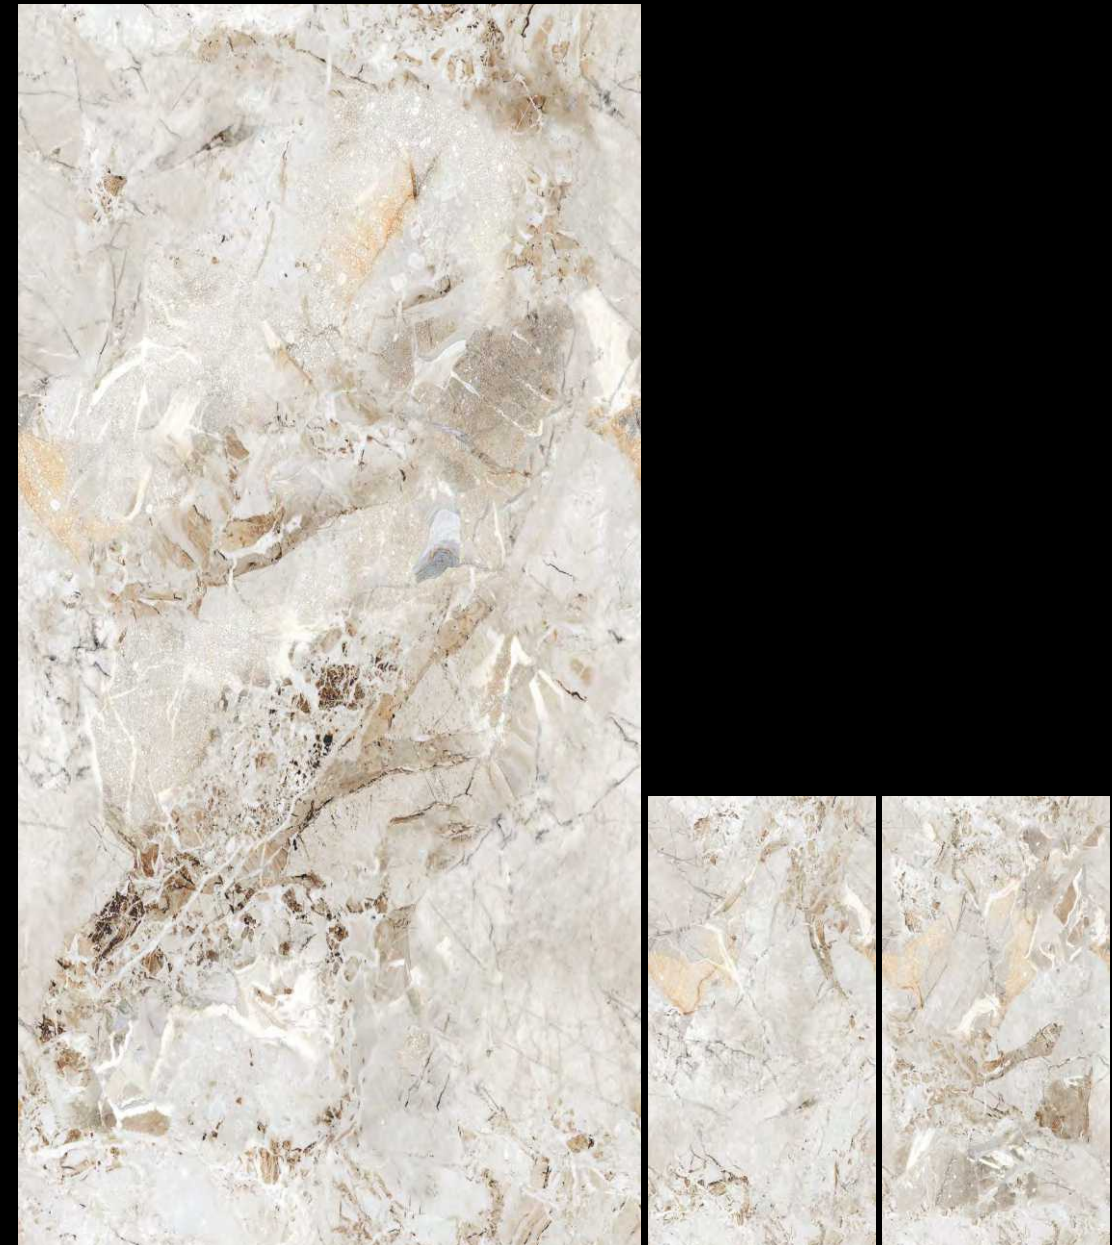

ENDLESS
BRECCIA

Finish | **ENDLESS GLOSSY** ————— Size | **800x1200MM**
800x1600MM

BRECCIA SAFFARI Random : 3