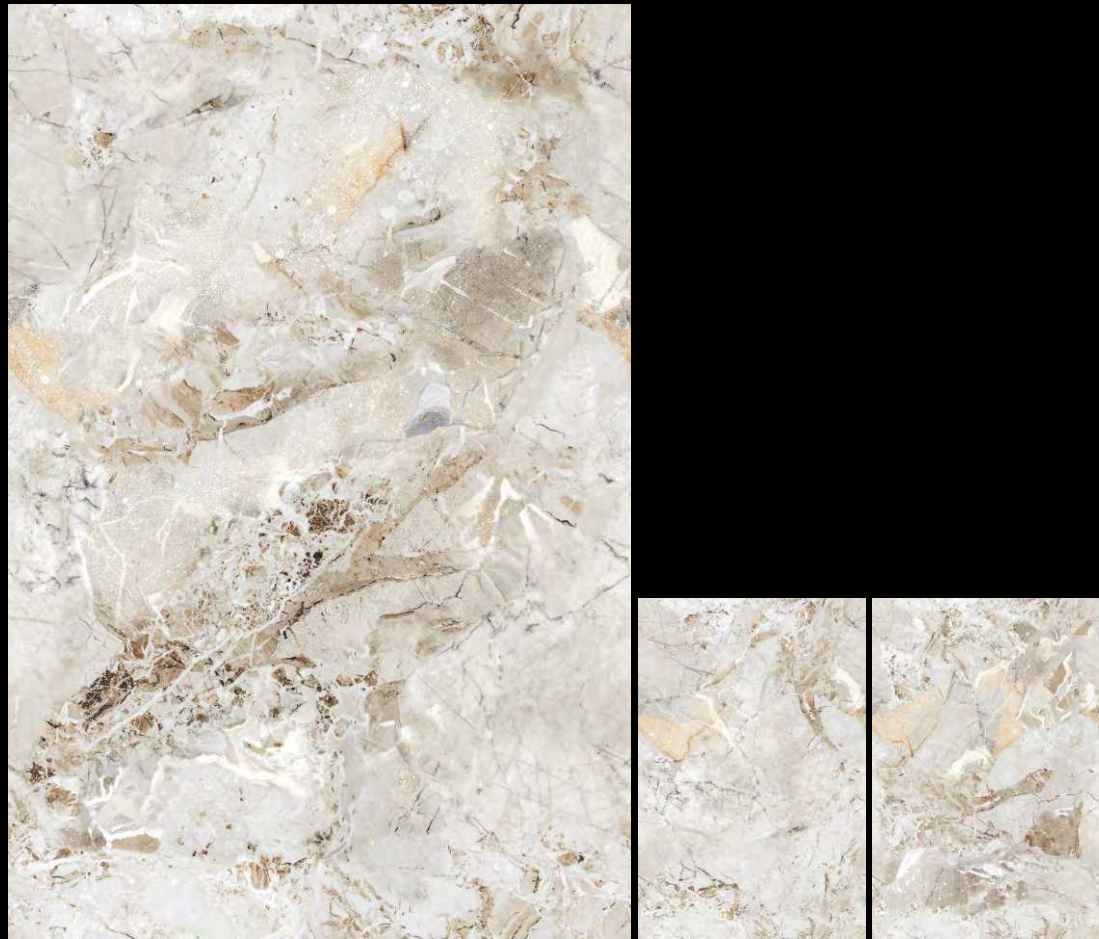

ENDLESS
BRECCIA

Finish | **ENDLESS GLOSSY** ————— Size | **800x1200MM**
800x1600MM

BRECCIA SAFFARI Random : 3