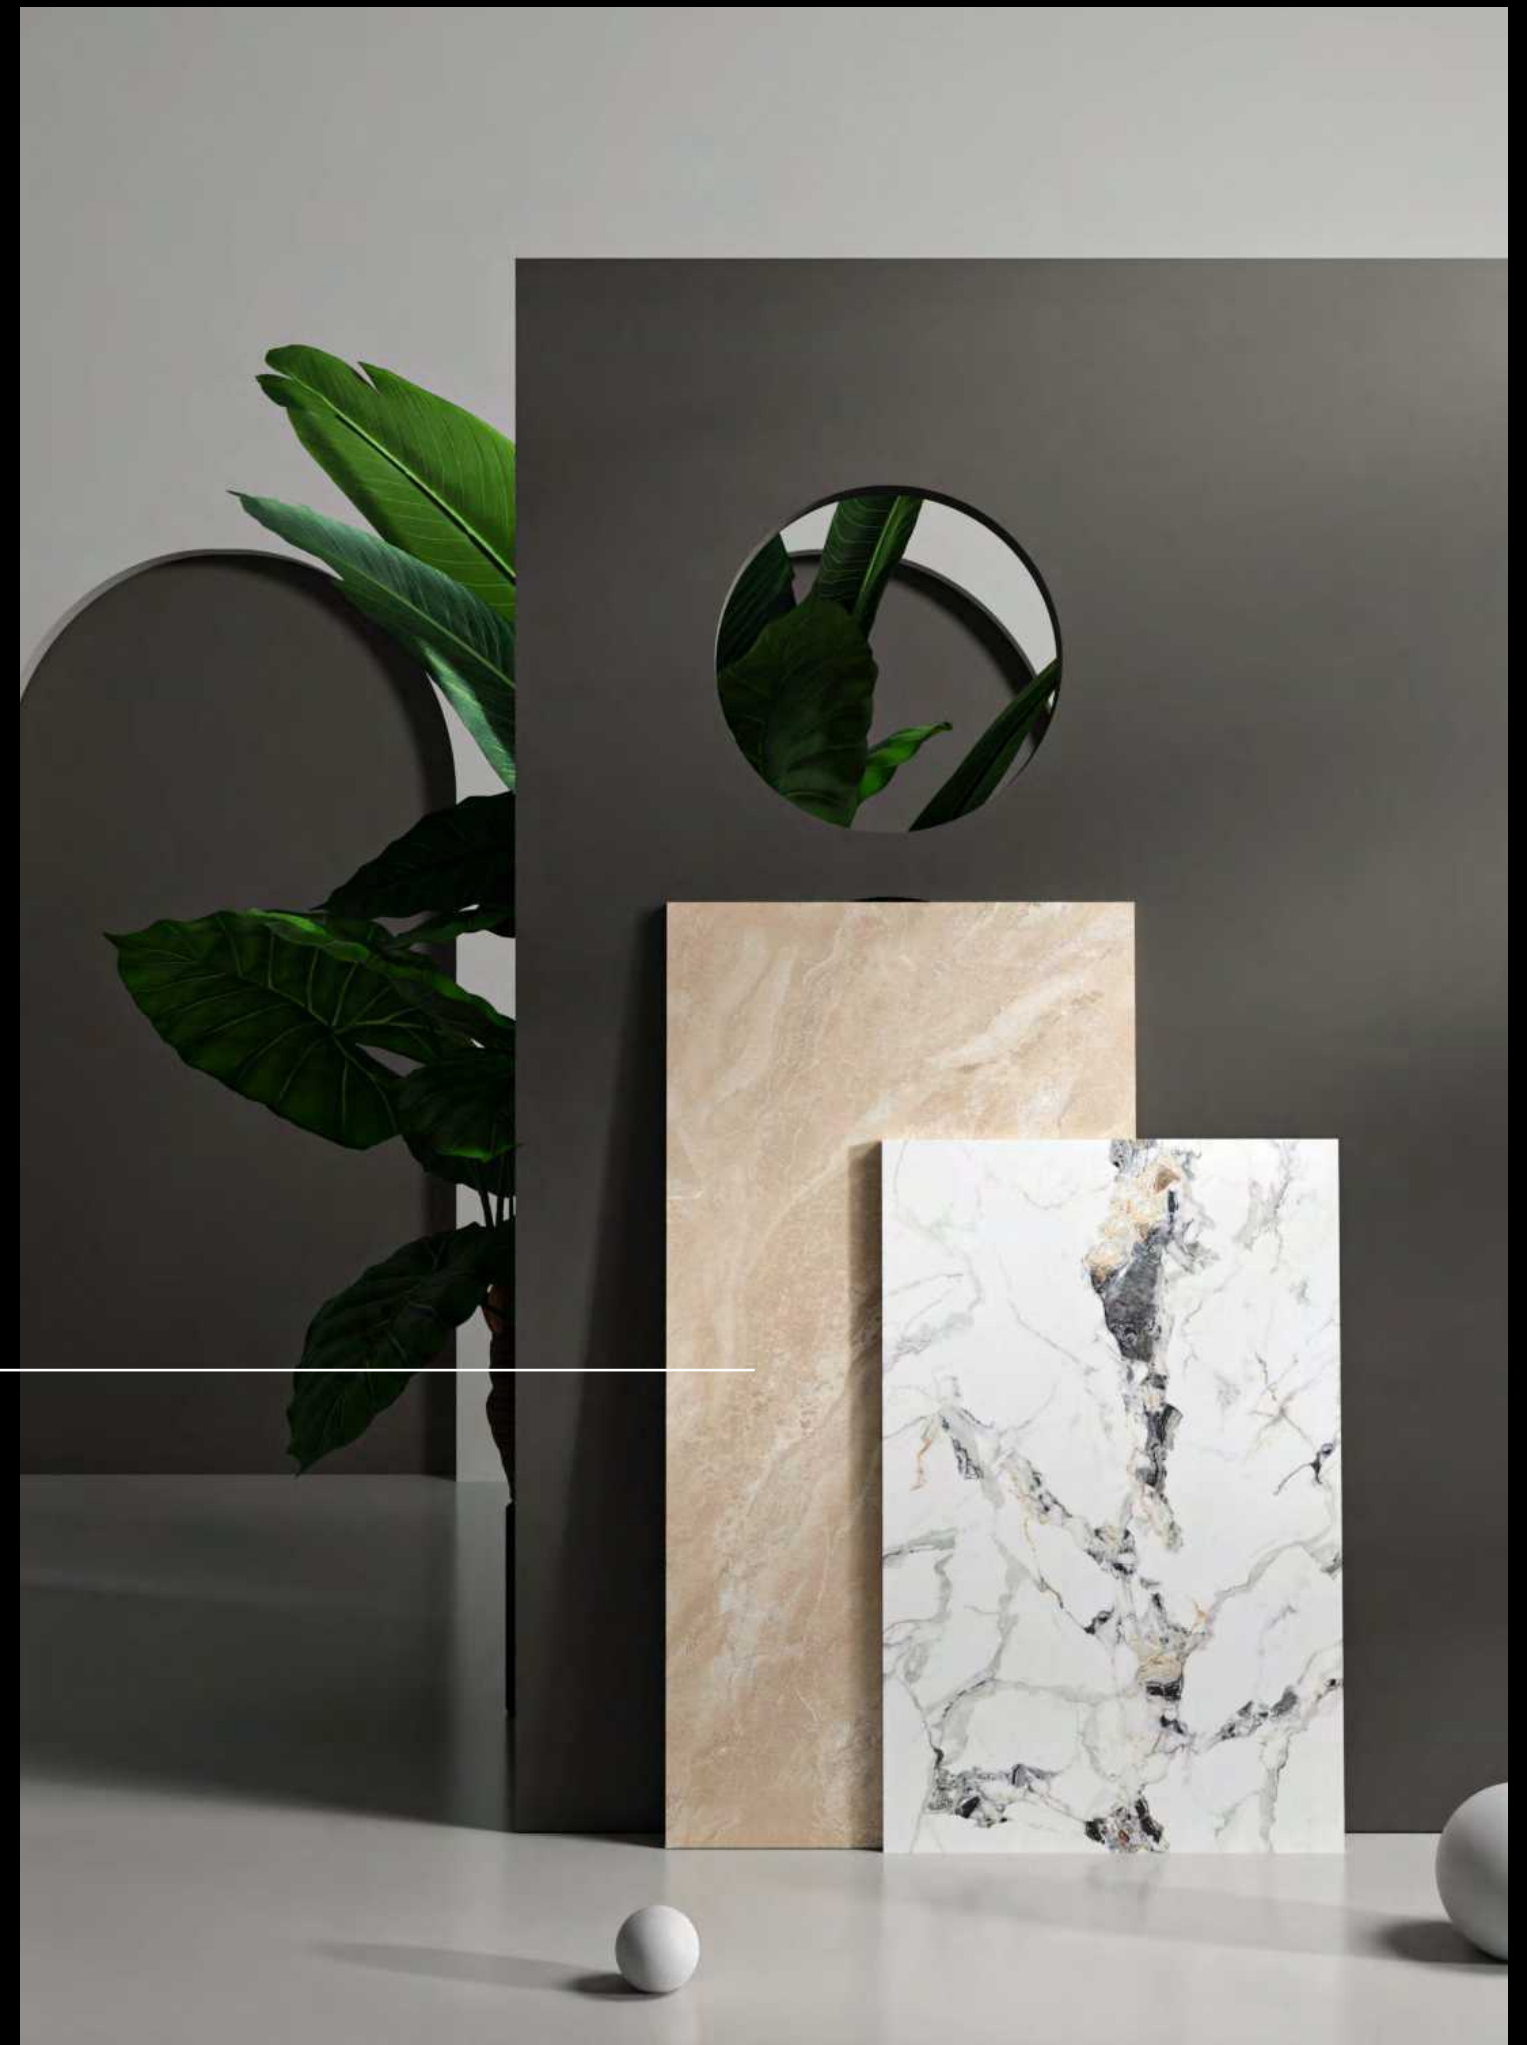

SUNDRY DIMENSION

This tile delivers an elegant and eye-catching glance that will elevate any decor with its novel everlasting veining design. We offer our endless tile volume with various types of classy hues as well as different kinds of sizes including 800x1200mm and 800x1600mm tiles collection. Endless Tiles is the most suitable choice if you're seeking to make your living area appear airy and opulent.

800X1200MM | 800X1600MM

our endless tiles collection comes with an array of luxurious hues and a different range of sizes.