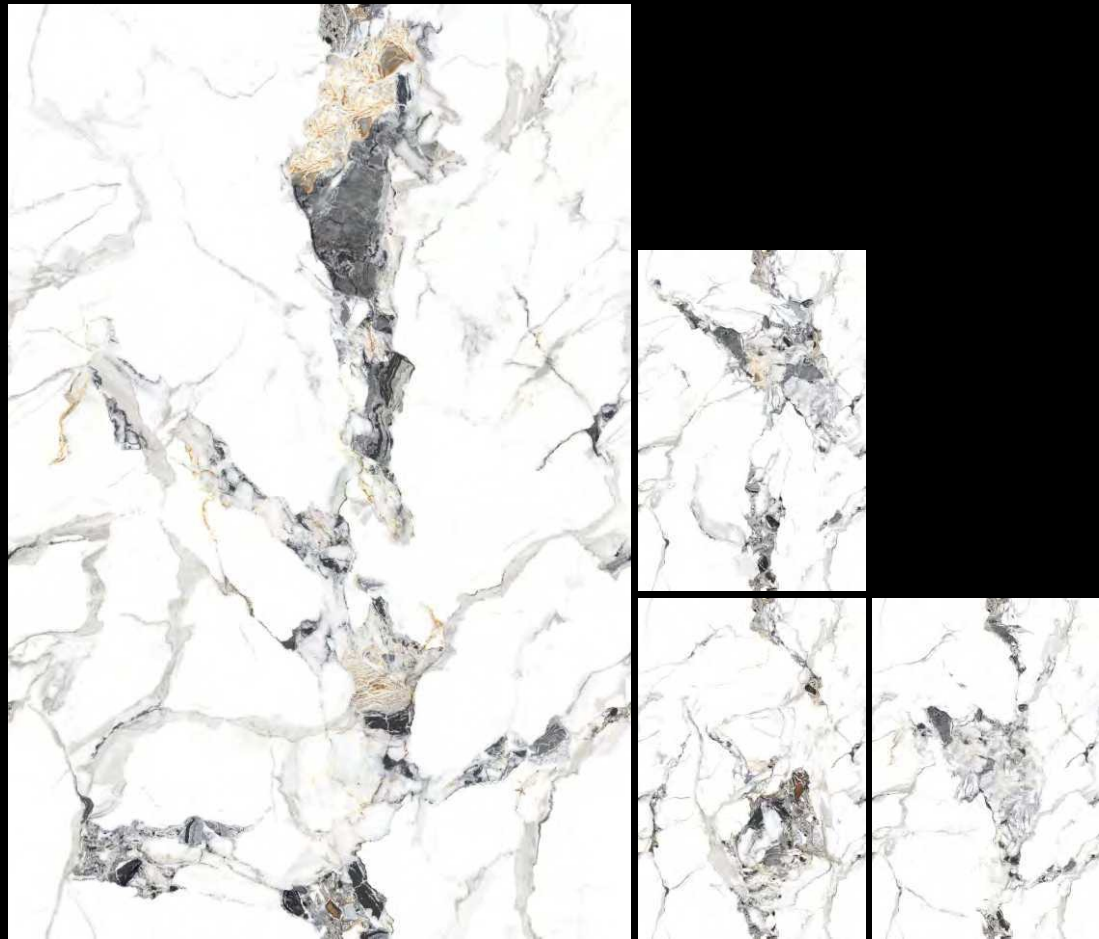

ENDLESS
ROYAL

Finish | **ENDLESS GLOSSY**

Size | **800x1200MM**
800x1600MM

ROYAL DIAMOND

Random : 4